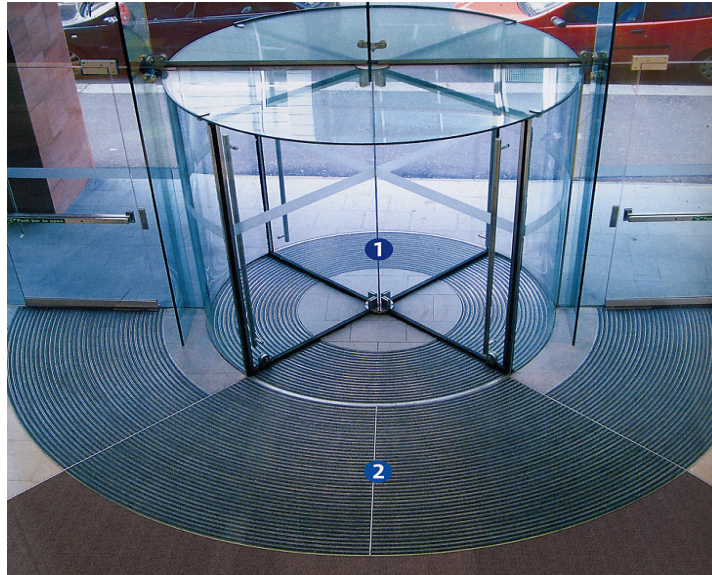

EMCO Radial

22mm Radial Aluminium Primary Entrance Matting

EMCO Radial is a designer's dream aluminium product, allowing hardwearing radial curves that create a design feature in themselves. Available only in a 22mm gauge this prestigious looking aluminium grid system allows a variety of optional colour and infill choices from cassette brush, ribbed carpet to rubber. EMCO Radial is ideal for curved areas such as revolving doors.

EMCO Radial is best suited to a matwell being created after the matting is provided and specifically to fit the radial of the matting.