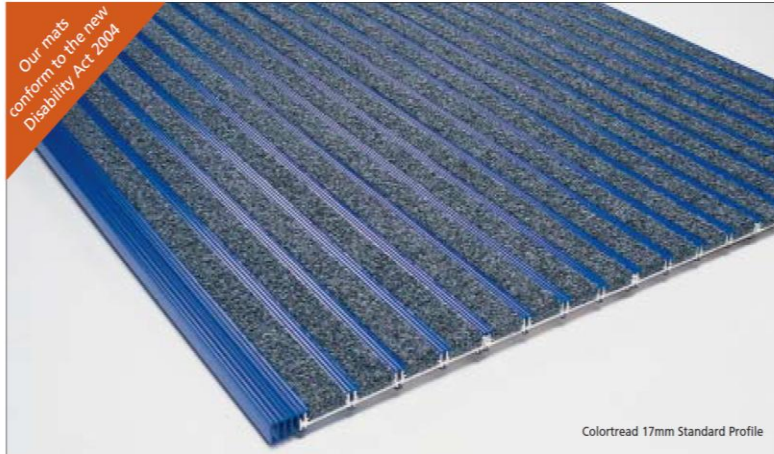

## Rigid Aluminium Entrance Matting System

**EMS Colourtred** available from Syncros is constructed using a rigid aluminium base to give extra strength and incorporates a variety of infill choices as well as coloured PVC scraper bars.

EMS Colourtred is professional designed, engineered and hand-built in the UK product with architects and specifiers in mind. No other product offers such a comprehensive range of colours. And you can mix and match any combination of inserts and scraper bars to create your own design.

### Standard Scraper Bar Colour Range

Red Blue Green Grey Burgundy Brown Yellow Black Gold Silver