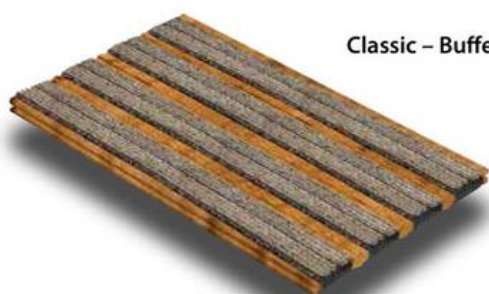

NUWAY TUFTIGUARD BAMBOO IS ONLY AVAILABLE IN A CLOSED CONSTRUCTION:

Closed construction:

- ✓ Ideal for internal applications
- ✓ Dirt and moisture will remain on the mat ready to be removed through regular cleaning
- ✓ This is the most common construction for Nuway entrance mats

Nuway Tuftiguard Bamboo is available with the following inserts:

Classic – Buffed Grey

Design – Charcoal

Plain rubber

PLEASE NOTE: Depending on your preference, Nuway Tuftiguard Bamboo is available with single or double wiper strip inserts. This can be specified when placing your order.

Nuway Tuftiguard Bamboo product specification

Product name:	Nuway Tuftiguard Bamboo
Single or double sided:	Double sided
Guarantee:	5 years (as standard) / 7 years (installed by a FESSI contractor)
Scraper bar:	Moso high density bamboo
Depth:	12mm or 17mm
Open or closed construction:	Closed
Inserts:	Classic buffed grey / Design options charcoal / Plain rubber
Suitable for:	Busy office, retail, healthcare or education environments