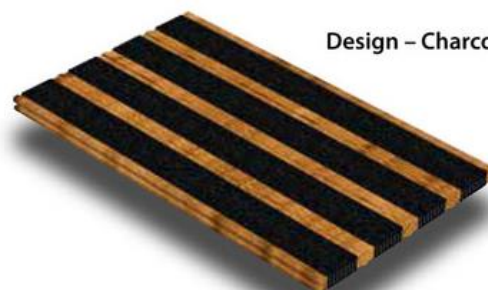

NUWAY TUFTIGUARD BAMBOO IS ONLY AVAILABLE IN A CLOSED CONSTRUCTION:

Closed construction:

- ✓ Ideal for internal applications
- ✓ Dirt and moisture will remain on the mat ready to be removed through regular cleaning
- ✓ This is the most common construction for Nuway entrance mats

Nuway Tuftiguard Bamboo is available with the following inserts:

Classic – Buffed Grey

Design – Charcoal

Plain rubber

PLEASE NOTE: Depending on your preference, Nuway Tuftiguard Bamboo is available with single or double wiper strip inserts. This can be specified when placing your order.

Nuway Tuftiguard Bamboo product specification

Product name:	Nuway Tuftiguard Bamboo
Single or double sided:	Double sided
Guarantee:	5 years (as standard) / 7 years (installed by a FESSI contractor)
Scraper bar:	Moso high density bamboo
Depth:	12mm or 17mm
Open or closed construction:	Closed
Inserts:	Classic buffed grey / Design options charcoal / Plain rubber
Suitable for:	Busy office, retail, healthcare or education environments