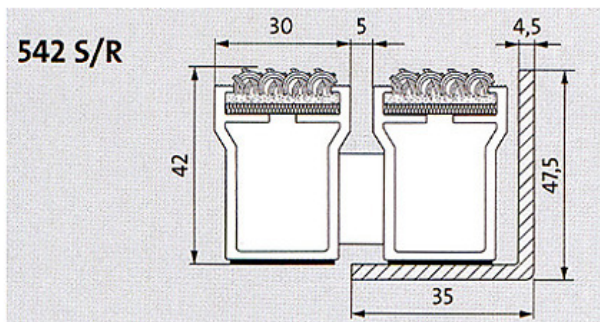

## EMCO Plaza

### 42mm Aluminium Primary Entrance Matting

EMCO Plaza is a 42mm gauge with 2.5mm thick aluminium grid system designed as an extremely hard-wearing for heavy loads such as vehicular traffic, lifting trucks and transporters. EMCO Plaza offers a variety of insert textiles and colour choices to accommodate even the most unusual interior design.