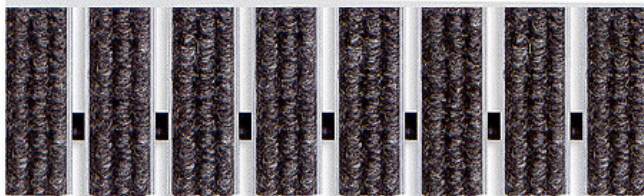

## EMCO Plaza

### 42mm Aluminium Primary Entrance Matting

EMCO Plaza is a 42mm gauge with 2.5mm thick aluminium grid system designed as an extremely hard-wearing for heavy loads such as vehicular traffic, lifting trucks and transporters. EMCO Plaza offers a variety of insert textiles and colour choices to accommodate even the most unusual interior design.