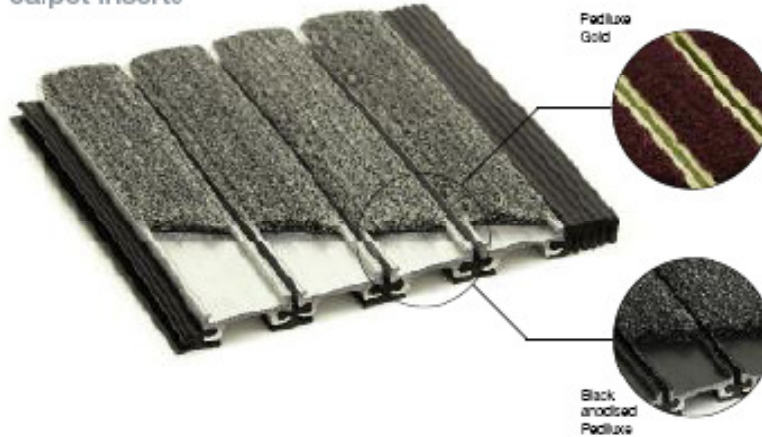

C/S Pediluxe

17mm Aluminium Primary Entrance Matting

C/S Pediluxe' with carpet inserts

Rail finish options

Sectional detail

Tread options

Frame options

20mm Frame for recess mounting

Materials: Aluminium in mill finish or black anodised or brass

21mm T-frame for dividing large sections of mat

Materials: Aluminium in mill finish or black anodised

17mm Tapered frame for recess mounting

Material: Aluminium in mill finish

17mm Ramped frame for surface mounting

Materials: Aluminium in mill finish, black or mill anodised