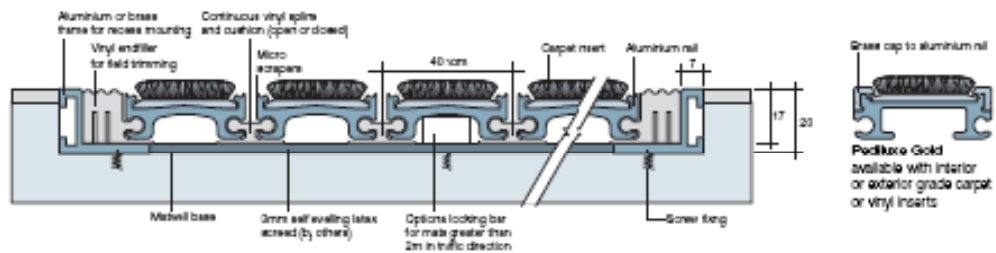

C/S Pediluxe

17mm Aluminium Primary Entrance Matting

C/S Pediluxe' with carpet inserts

Rail finish options

Sectional detail

Tread options

Frame options

20mm Frame for recess mounting

Materials: Aluminium in mill finish or black anodised or brass

21mm T-frame for dividing large sections of mat

Materials: Aluminium in mill finish or black anodised

17mm Tapered frame for recess mounting

Material: Aluminium in mill finish

17mm Ramped frame for surface mounting

Materials: Aluminium in mill finish, black or mill anodised