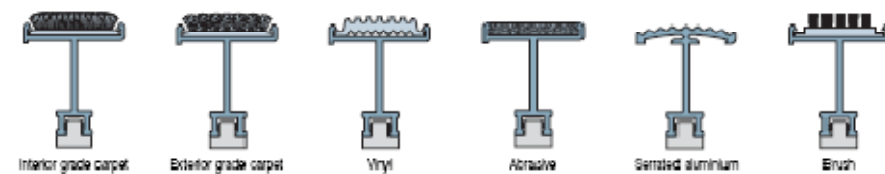

C/S Pedigrid

44mm Aluminium Primary Entrance Matting

C/S Pedigrid* with carpet inserts

Rail finish options

Sectional deta.

Tread options

Frame options

46mm Frame for recess mounting

Materials: Aluminium in mill finish or brass

46mm T-frame for dividing large sections of mat

Material: Aluminium in mill finish