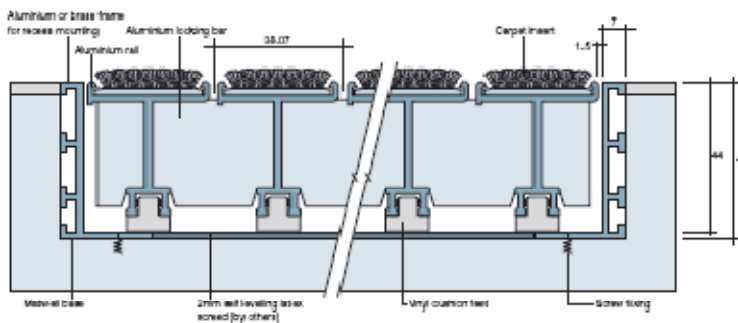

C/S Pedigrid

44mm Aluminium Primary Entrance Matting

C/S Pedigrid* with carpet inserts

Rail finish options

Sectional deta.

Tread options

Frame options

46mm Frame for recess mounting

Materials: Aluminium in mill finish or brass

46mm T-frame for dividing large sections of mat

Material: Aluminium in mill finish