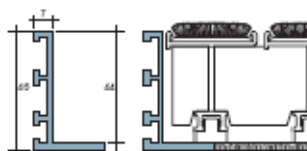

C/S Pedigrid

44mm Aluminium Primary Entrance Matting

C/S Pedigrid* with carpet inserts

Rail finish options

Sectional deta.

Tread options

Frame options

46mm Frame for recess mounting

Materials: Aluminium in mill finish or brass

46mm T-frame for dividing large sections of mat

Material: Aluminium in mill finish