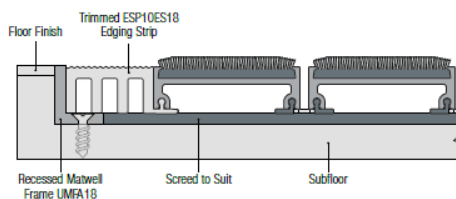

Typical Installation

Esplanade 1000 18mm open construction with solution dyed nylon wipers. Recessed in a Matwell.