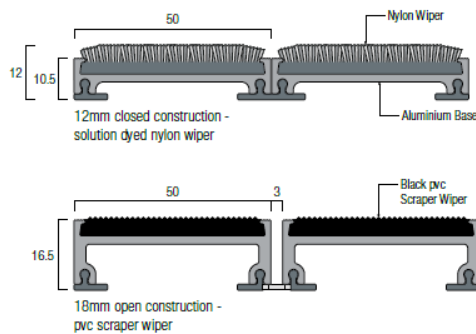

Gradus Esplanade 1000

Esplanade 1000

Esplanade 1000 is constructed from either 100% solution dyed nylon wipers or black pvc scraper wipers which are supported with an aluminium base. The 100% solution dyed nylon wipers are available in a choice of 4 colours and provide soil and moisture retention.

For a complete matting solution Esplanade 1000 can be combined with Boulevard secondary barrier carpet.

Typical applications: Schools, offices & high street shops

Product Information

See primary matting product selection guide - pages 14-15

Note - pvc wiper - scraper action only - for exterior use.

- Available in open or closed construction
- Supplied with edging strips and divider bars (see page 47)
- Flammability - BSEN 13501-1 Class Eff
- Slip-resistance (HSL ramp test) - low risk of slip
- Can be manufactured to most shapes on approval of a template
- Warranty - 5 years