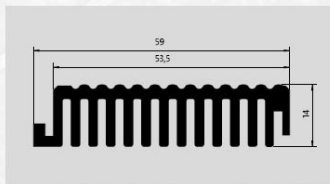

## Installation guide

Even the installation process makes emcoAVIATOR an impressive choice. Its double profile and practical connection method ensures that it can be laid easily, quickly and with precision. An even, flat mat well is required for installation.

The mats can be easily cut to size on site using a jigsaw and adjusted to suit the area in which they are being installed.

Thanks to a practical connection method, it's easy to join together the individual modules and press them into place – where they'll stay permanently attached.

## emco adjustment profile

The emco adjustment profile is made of solid rubber and can be cut to size and glued to the mat profile – allowing the mat to be adapted perfectly to suit the mat well.

## Overview of dimensions

Profile	Profile length	Height	Width
Profile dimensions	1.500 mm	17 mm	104 mm
	2.200 mm		
PVC adjustment profile dimensions	Approx. 1550 mm	50 mm can be cut to size	
	Approx. 2300 mm		