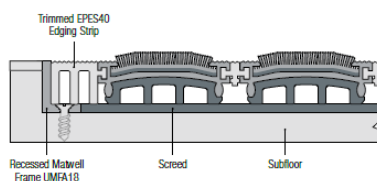

Typical Installation

Esplanade 5000^{HD} 18mm closed construction with Boulevard 5000^{HD} wipers. Recessed in a matwell.