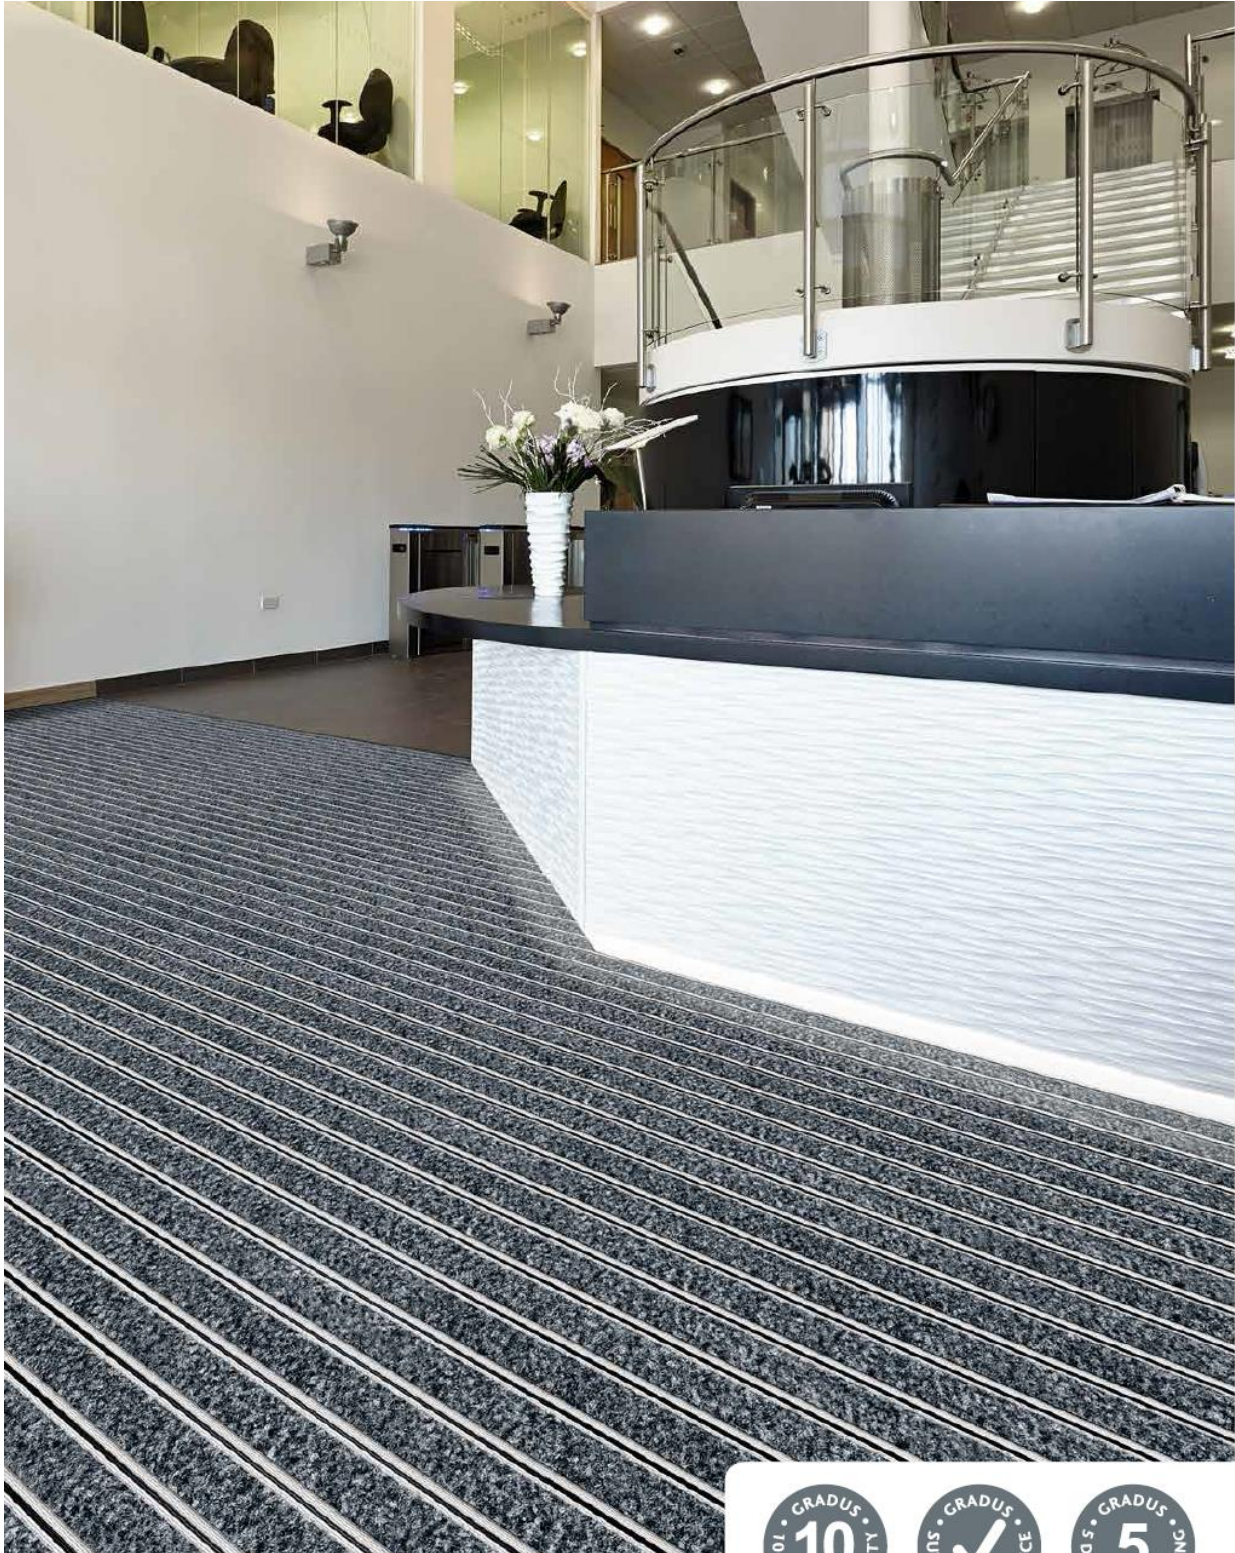

Gradus Esplanade 5000^{HD}

Gradus Esplanade 5000^{HD}

Esplanade 5000^{HD}

Esplanade 5000^{HD} is constructed from either 100% solution dyed nylon wipers from the Boulevard 5000^{HD} range or black pvc scraper wipers. These are supported with an aluminium base with pvc bridging strips that provide additional strength and are combined with pvc linking strips. The 100% solution dyed nylon wipers provide excellent soil and moisture retention and are available in a choice of 8 colours.

Esplanade 5000^{HD} coordinates with Boulevard 5000^{HD} for a complete entrance matting solution.

Typical applications: Large hospitals, offices, schools & department stores. **Note** - Open construction medium wheeled traffic areas only.

Product Information

See primary matting product selection guide - pages 14-15

Note - pvc wiper - scraper action only - for exterior use.

- Available in open or closed construction
- Pvc linking strips available in black or grey (closed construction). A push-in hinge is available when installing Esplanade 5000^{HD} in restricted areas (see page 47)
- Supplied with edging strips and divider bars (see page 47)
- Flammability - BSEN 13501-1 Class Cfl-s1
- Slip-resistance (HSL ramp test) - low risk of slip
- Can be manufactured to most shapes on approval of a template
- Warranty - 10 years