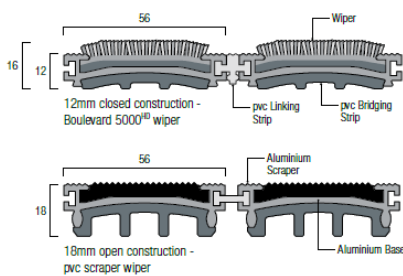

Gradus Esplanade 5000^{HD}

Esplanade 5000^{HD}

Esplanade 5000^{HD} is constructed from either 100% solution dyed nylon wipers from the Boulevard 5000^{HD} range or black pvc scraper wipers. These are supported with an aluminium base with pvc bridging strips that provide additional strength and are combined with pvc linking strips. The 100% solution dyed nylon wipers provide excellent soil and moisture retention and are available in a choice of 8 colours.

Esplanade 5000^{HD} coordinates with Boulevard 5000^{HD} for a complete entrance matting solution.

Typical applications: Large hospitals, offices, schools & department stores. **Note** - Open construction medium wheeled traffic areas only.

Product Information

See primary matting product selection guide - pages 14-15

Note - pvc wiper - scraper action only - for exterior use.

- Available in open or closed construction
- Pvc linking strips available in black or grey (closed construction). A push-in hinge is available when installing Esplanade 5000^{HD} in restricted areas (see page 47)
- Supplied with edging strips and divider bars (see page 47)
- Flammability - BSEN 13501-1 Class Cfl-s1
- Slip-resistance (HSL ramp test) - low risk of slip
- Can be manufactured to most shapes on approval of a template
- Warranty - 10 years

Typical Installation

Esplanade 5000^{HD} 18mm closed construction with Boulevard 5000^{HD} wipers. Recessed in a matwell.

Boulevard 5000^{HD} wiper colour options - refer to page 43 for more information

Esplanade 5000^{HD} - Closed construction (shown with Corncrake wipers)

Esplanade 5000^{HD} - Open construction (shown with pvc scraper wipers)